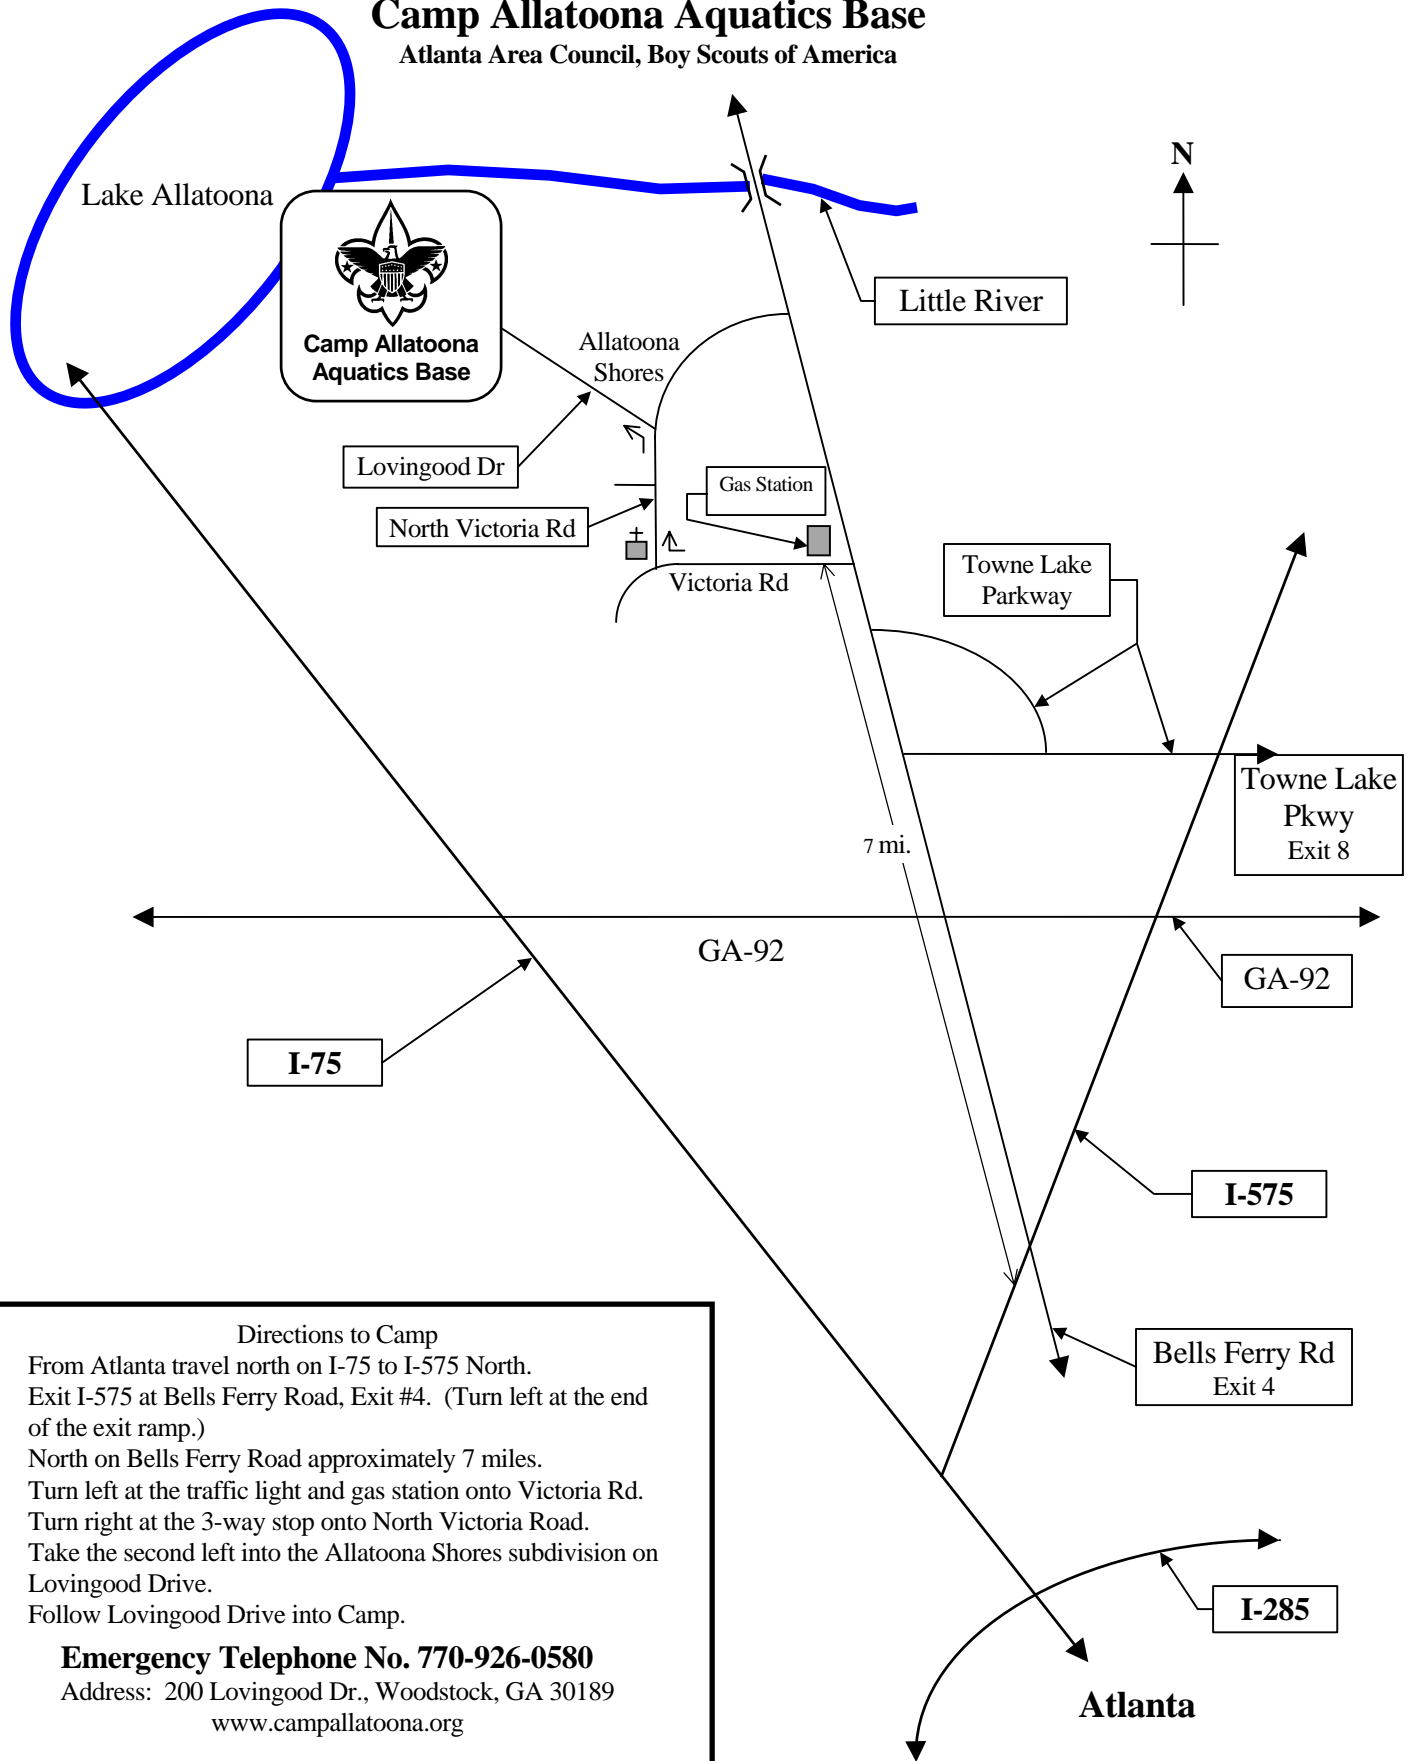

Camp Allatoona Aquatics Base

Atlanta Area Council, Boy Scouts of America

Directions to Camp

1. From Atlanta travel north on I-75 to I-575 North.
2. Exit I-575 at Bells Ferry Road, Exit #4. (Turn left at the end of the exit ramp.)
3. North on Bells Ferry Road approximately 7 miles.
4. Turn left at the traffic light and gas station onto Victoria Rd.
5. Turn right at the 3-way stop onto North Victoria Road.
6. Take the second left into the Allatoona Shores subdivision on Lovingood Drive.
7. Follow Lovingood Drive into Camp.

Emergency Telephone No. 770-926-0580

Address: 200 Lovingood Dr., Woodstock, GA 30189

www.campallatoona.org