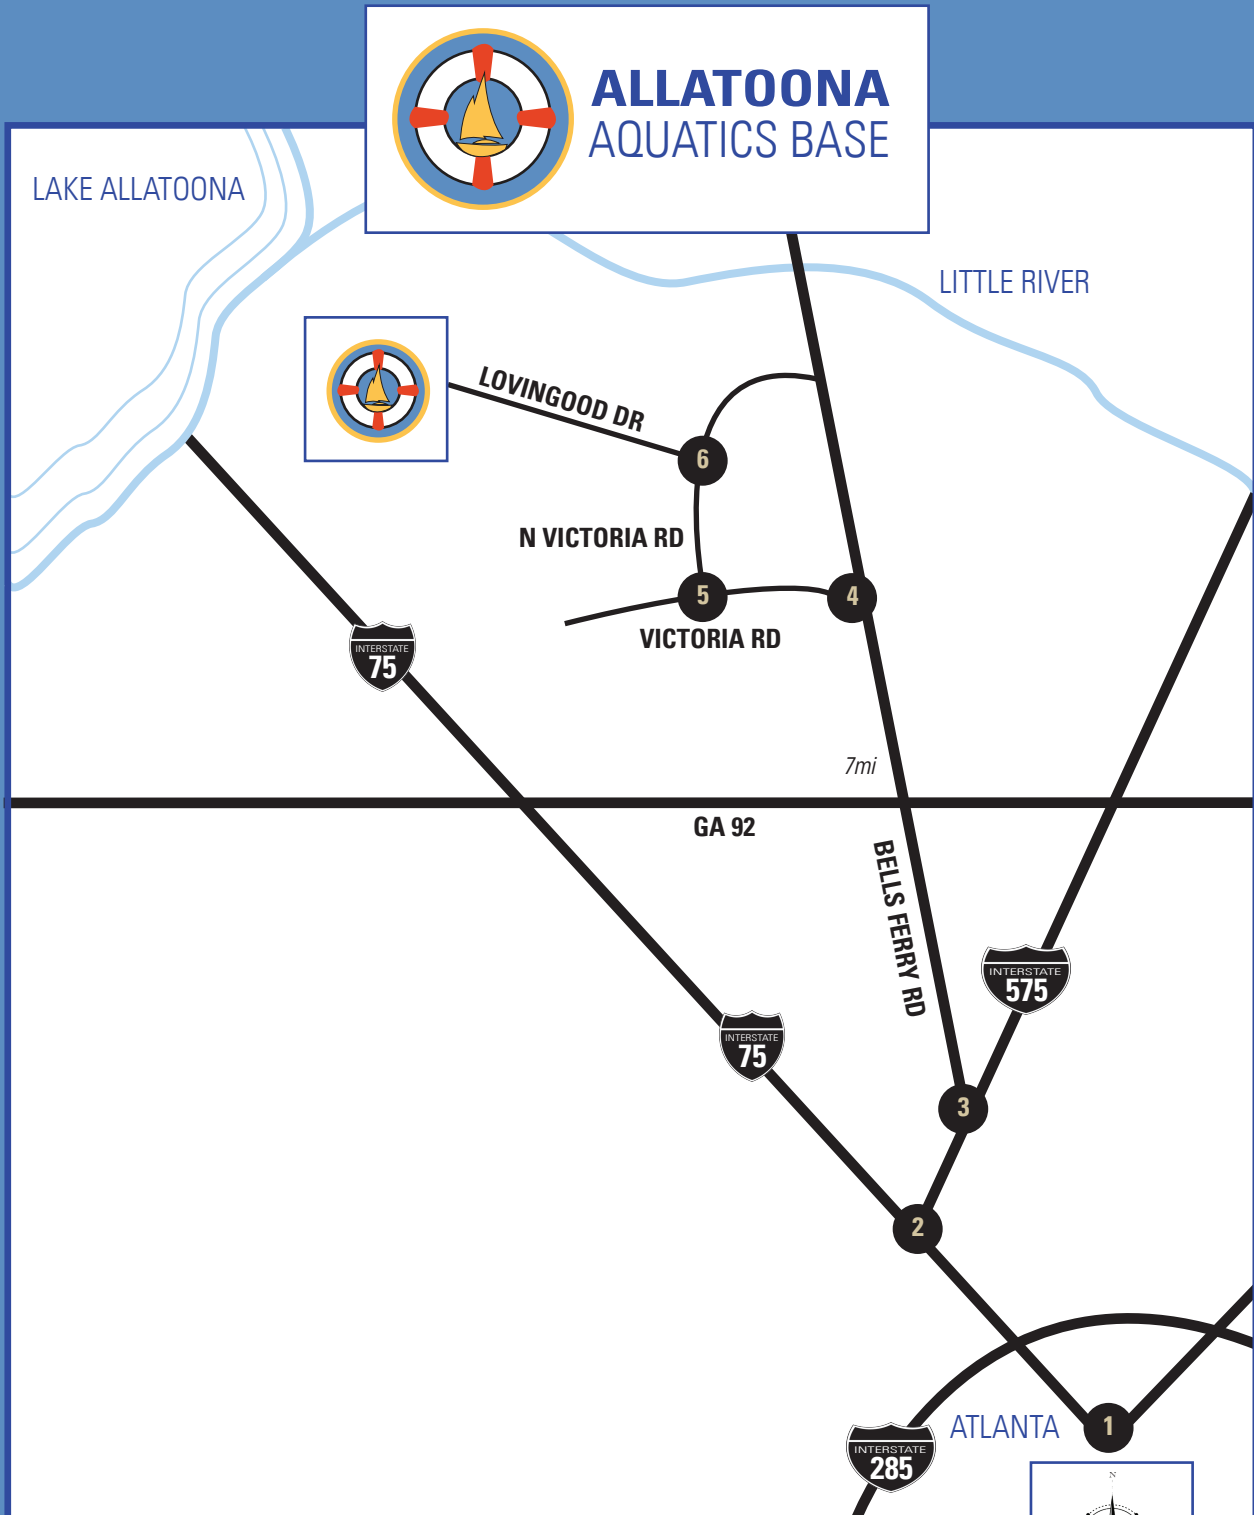

ALLATOONA AQUATICS BASE

DIRECTIONS: 200 Lovingood Drive, Woodstock, GA 30189

- 1 Take I-75 North from Atlanta (toward Marietta/Chattanooga).
- 2 Take I-575 North to exit #4 Bells Ferry Road (Turn left at the end of the exit ramp).
- 3 North on Bells Ferry Road for approximately 7 miles.
- 4 Turn left at Victoria Road (traffic light and gas station).
- 5 Turn right at the 3-way stop onto North Victoria Road.
- 6 Take a slight left onto Lovingood Drive and follow into the camp.